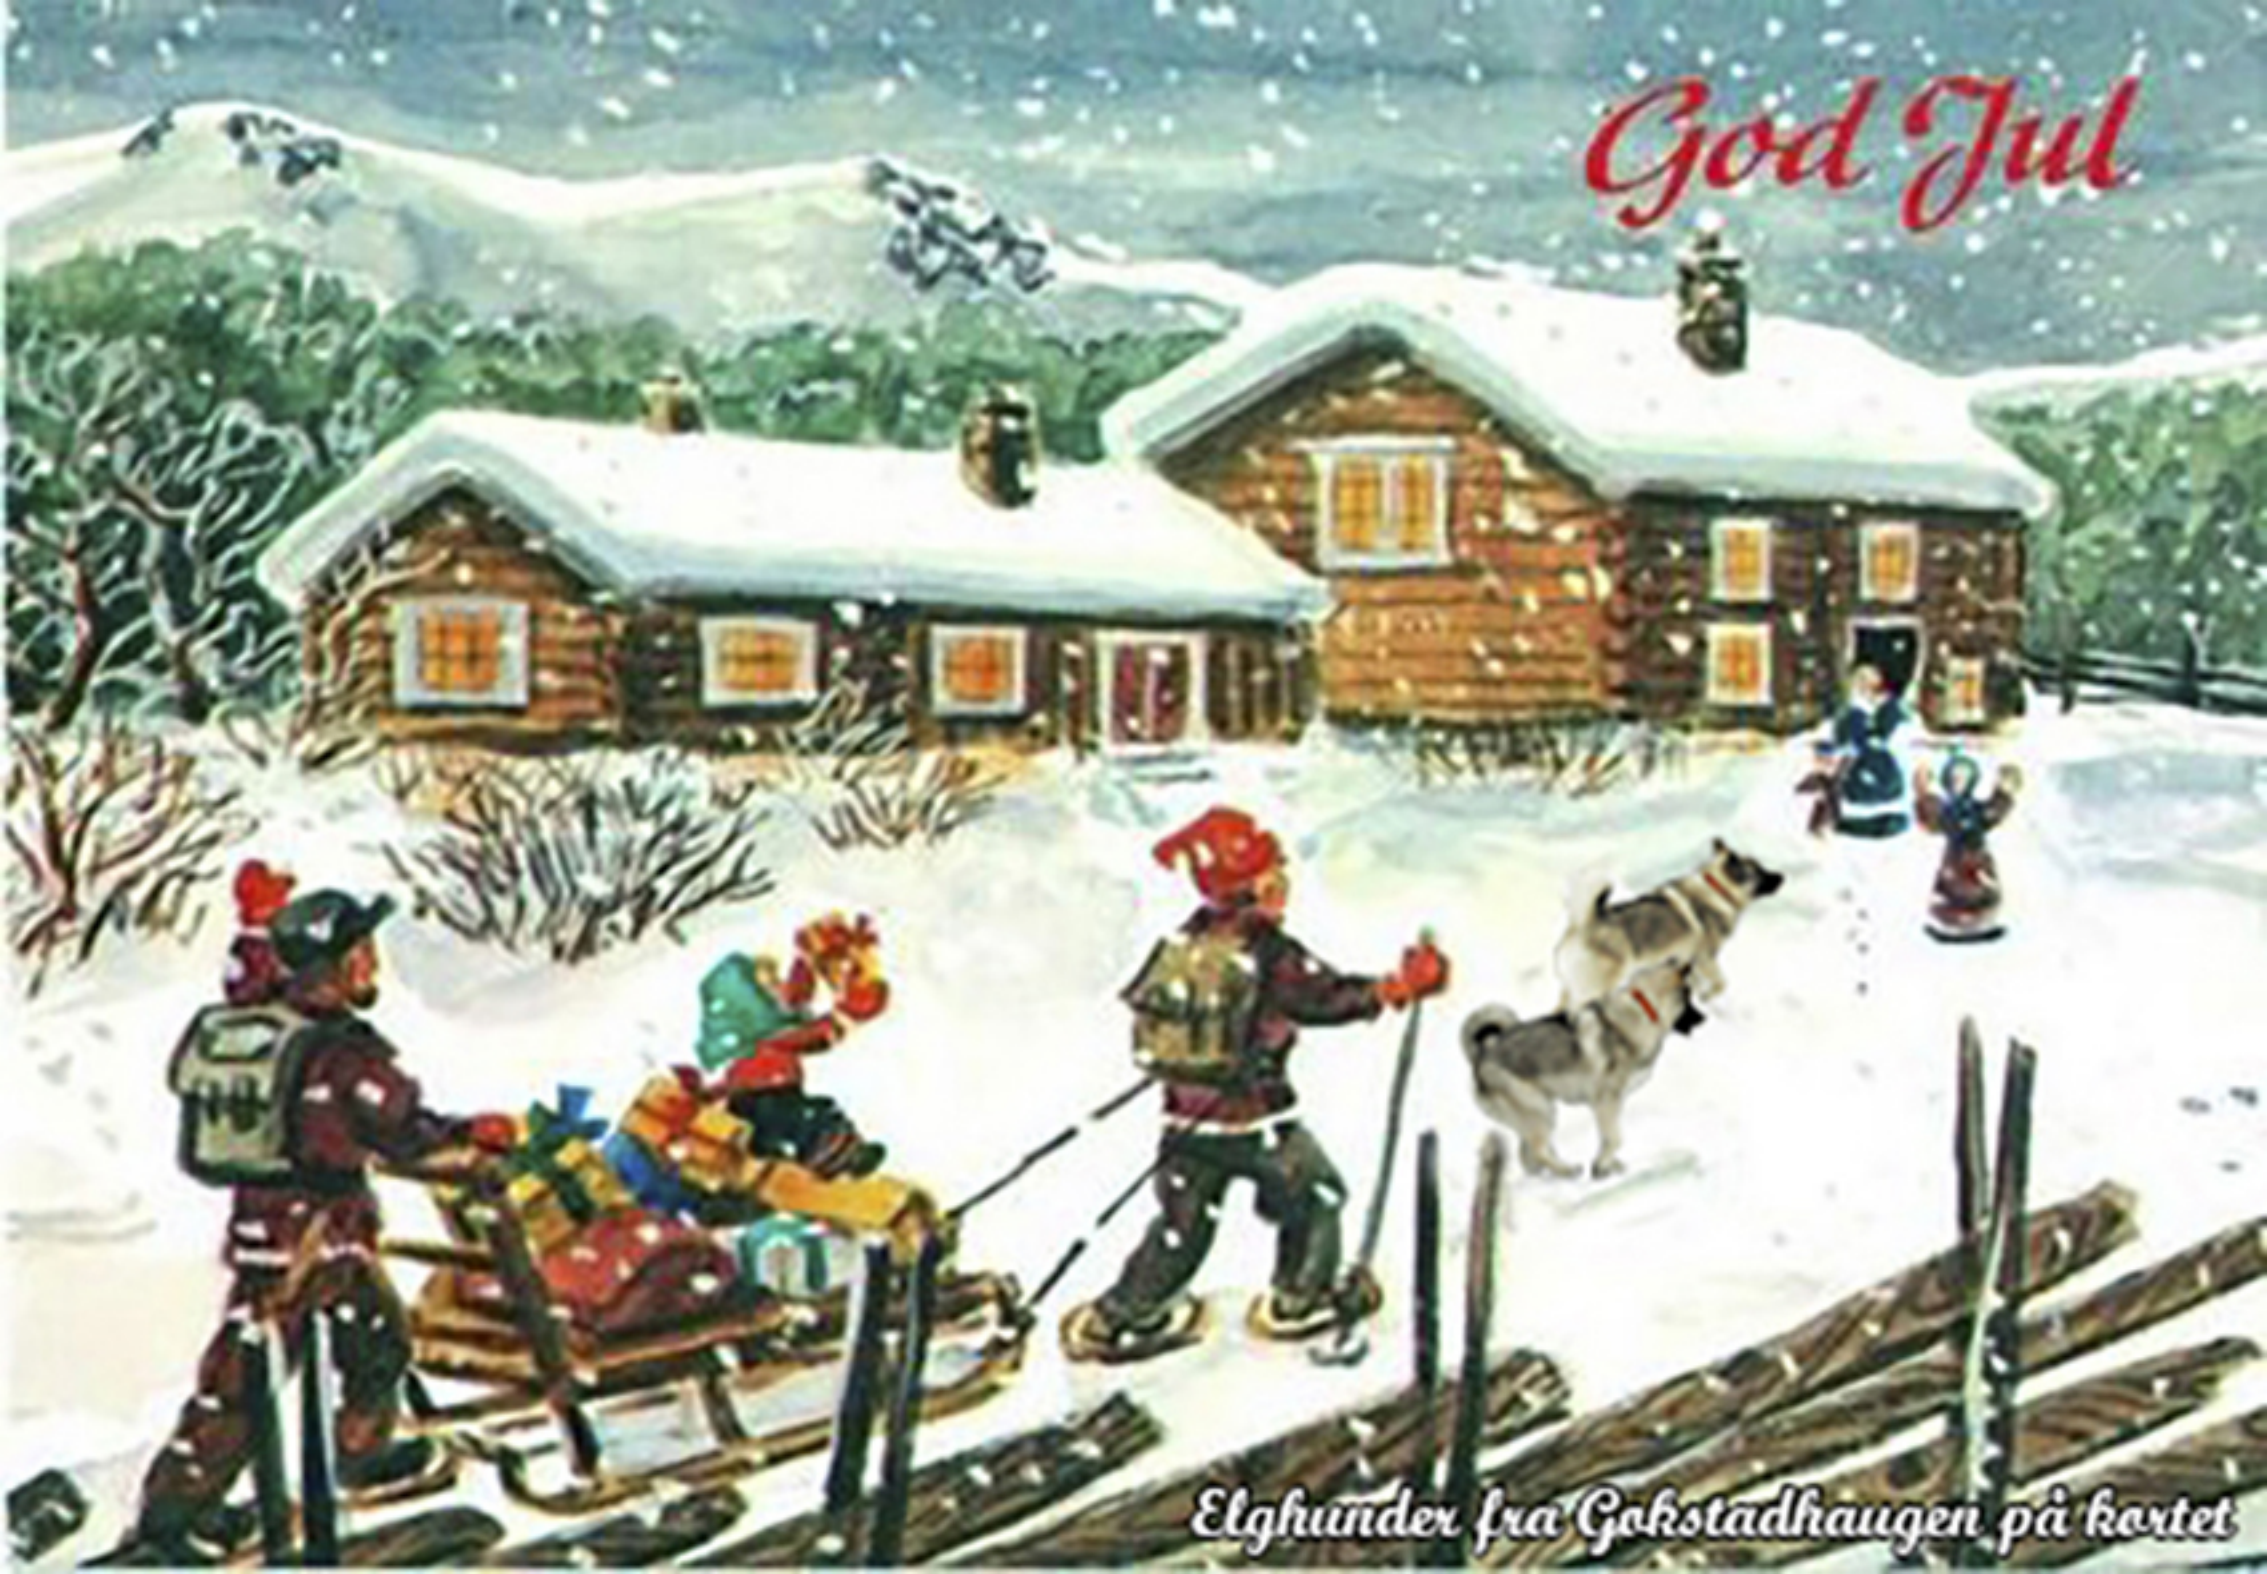

Gokstadhaugen's Madonna på kortet

Gokstadhaugen's SAGA på kortet

*God Jul*

*God Jul*

*Elghunder fra Gakst dhaugen p  kartet*

# God Jul

Böjeryds Cunt på kortet

Godt Jul

*Gokstadhaugen's Lystige Barlinn på kortet*

A German Shepherd dog is standing in a snowy forest. The dog is facing left and looking towards the camera. The background is filled with snow-covered branches and trees. The text "Godt Nytt År!" is overlaid on the image in a large, red, stylized font with a black outline.

***Godt Nytt År!***

A German Shepherd dog is standing in a snowy forest. The dog is facing left and has a thick, grey and black coat. The background is filled with snow-covered branches and trees. The overall scene is bright and wintry.