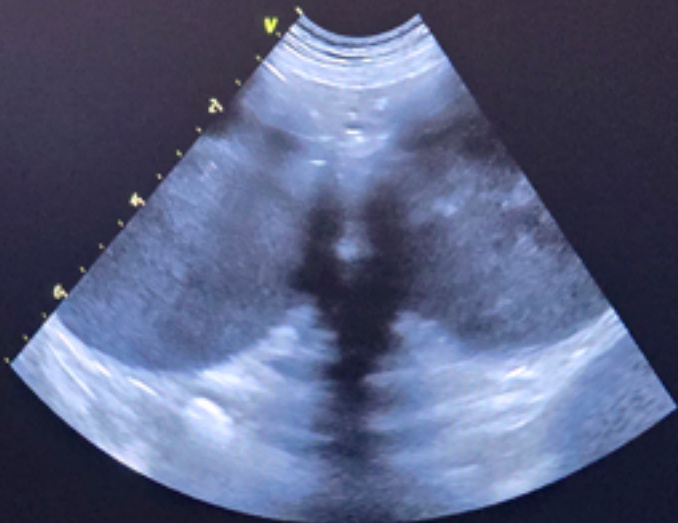

Mode  
FPS  
Frequency  
Power  
AutoGain  
Dynamic R  
Persistence  
Compound  
Depth

1272-1985

Pr

Update

15/12/20

Issue  
FPS  
Power  
AutoGain  
Dynamic  
Persiste  
Compos  
Depth

1280-1985

Pr